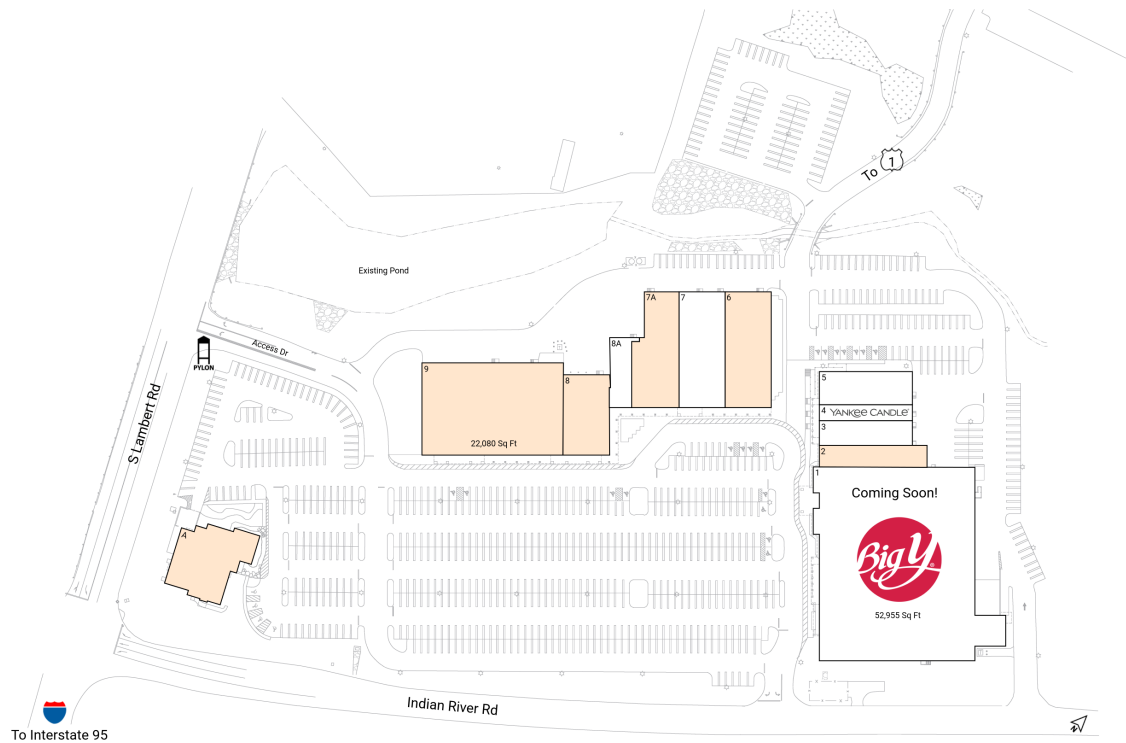

Colonial Commons - Orange

200 Indian River Road | Orange, CT 06477

South Central CT Region New Haven, CT 133,786 Sq Ft

41.2616, -73.0024

Available Spaces

2	4,000 Sq Ft		8	6,270 Sq Ft	360°
6	9,143 Sq Ft	360°	9	22,080 Sq Ft	360°
7A	8,064 Sq Ft	360°	A	8,250 Sq Ft	360°

Current Tenants Space size listed in square feet

1	Big Y Foods	52,955
3	Renee's Resale Clothing Outlet	3,896
4	Yankee Candle	2,500
5	Golf Lounge 18	5,000
7	Bulldog Swim Academy	9,030
8A	M Beauty Studio	2,598

This site plan is for illustrative and information purposes only, showing the general layout of the shopping center; and is not a legal survey. Brixmor makes no representation or warranty that the shopping center is exactly as depicted as site conditions and tenant mix are subject to change over time.